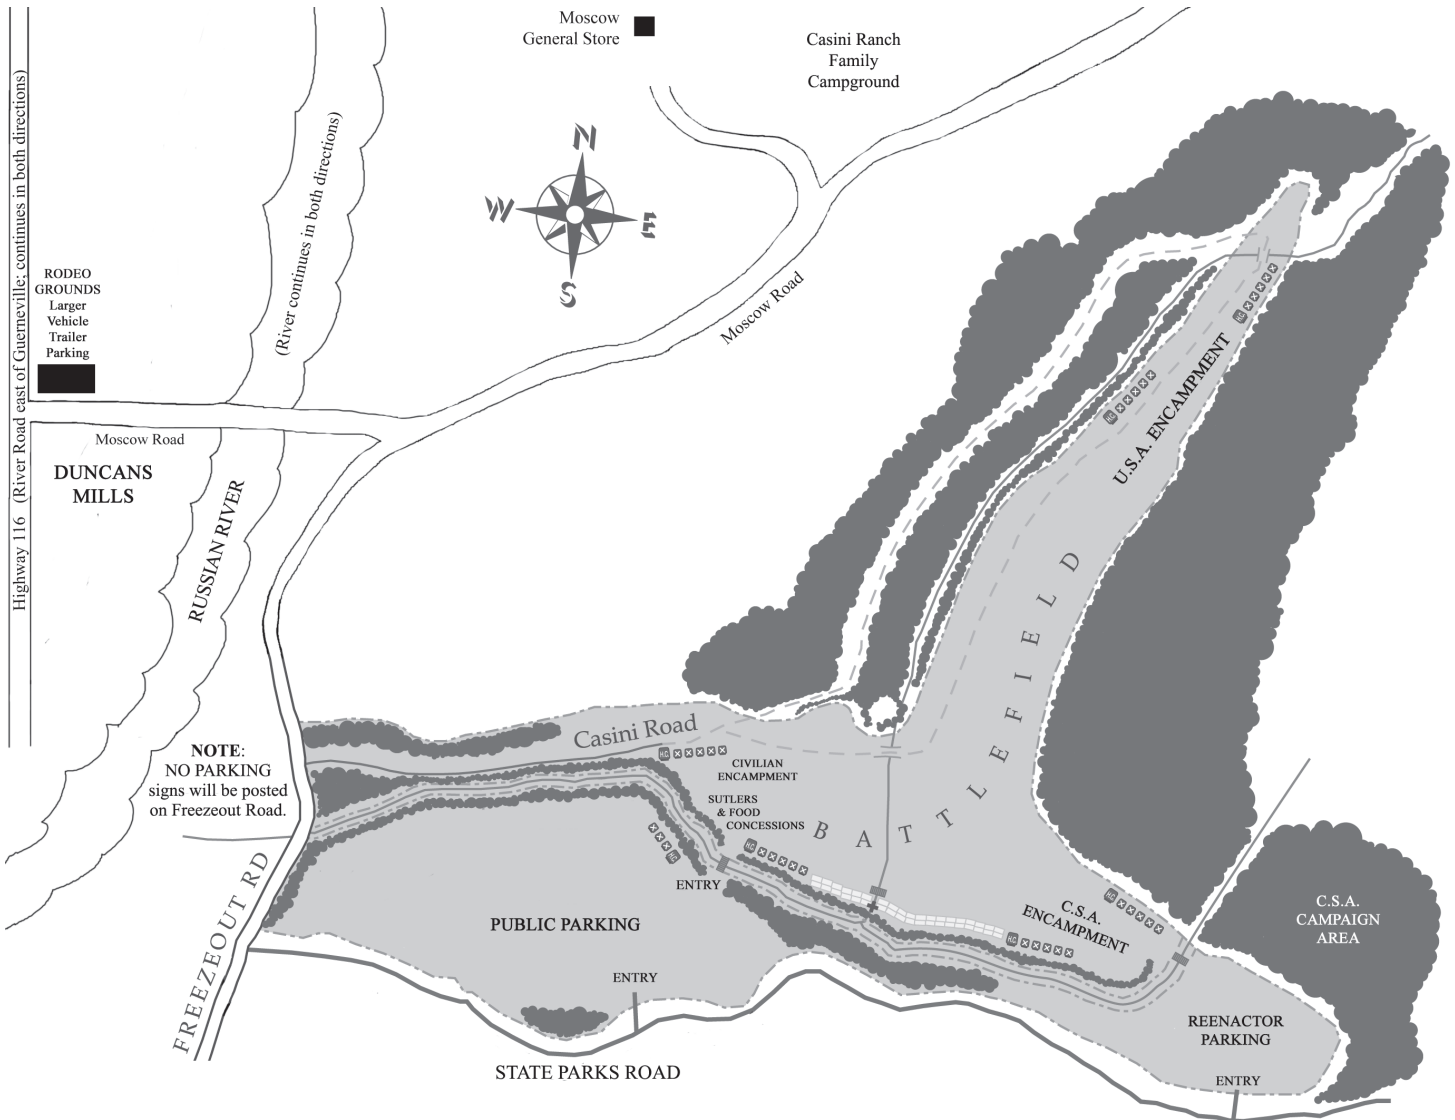

AREA MAP

CIVIL WAR DAYS EVENT SITE PLAN DUNCANS MILLS, CALIFORNIA

LEGEND

- - site property
- - - site boundaries / fence line
- - trees
- ~ - creek
- - road
- - - - - dirt road
- ⊗ - portable toilet
- HC - handicap toilet (w/sink)
- ▤ - spectator seating
- ▨ - existing earth bridge
- ▧ - existing foot bridge
- ⊕ - fire and first aid services

350 FEET
Approximate Scale

NOTE: Site Plan is drawn to scale. Balance of map showing roads and river is not drawn to scale.